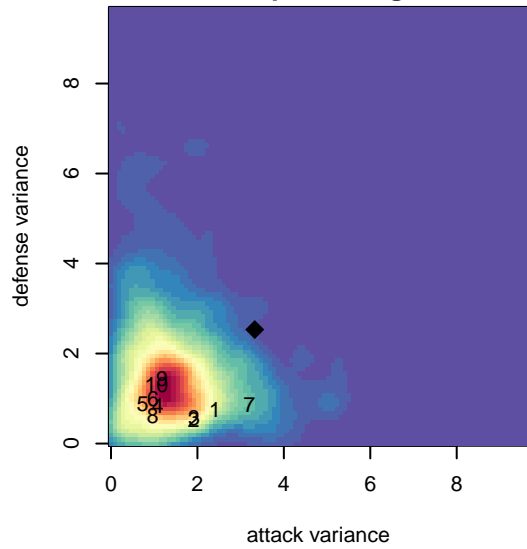

NSC Reign G01

North Shore SC
Woodinville, WA
G01 total strength=852
attack=1.86 defense=0.77
fall league = NPSL G13D2

alt names used:
NSC Dynamo G01
NSC Reign G01
NSC Reign

Venues played:
2014 Seattle Cup GU13
2014 Puma Rimland Pacific Cup COPA U13
2014 NPSL G13D2
2014 Founders Cup G01

**attack and defense variance (black dot)
relative to other teams
and top 10 in region**

**attack and defense rating
relative to others at age
and all opponents in last 13 months**

Performance relative to 13 month average