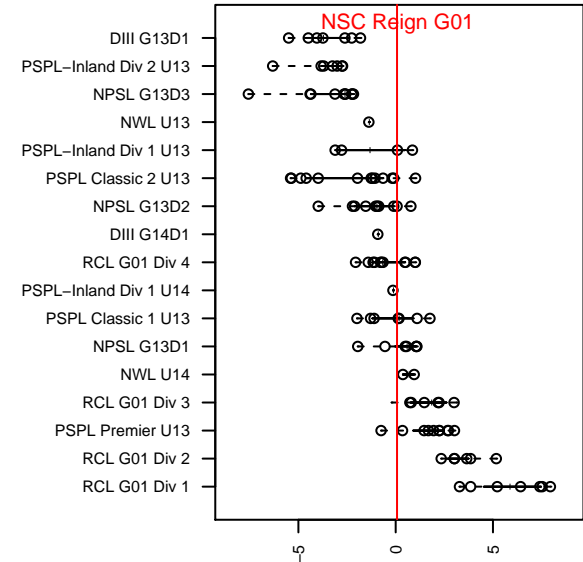

NSC Reign G01

North Shore SC
Woodinville, WA
G01 total strength=852
attack=1.86 defense=0.77
fall league = NPSL G13D2

alt names used:
NSC Dynamo G01
NSC Reign G01
NSC Reign

Venues played:
2014 Seattle Cup GU13
2014 Puma Rimland Pacific Cup COPA U13
2014 NPSL G13D2
2014 Founders Cup G01

**attack and defense variance (black dot)
relative to other teams
and top 10 in region**

**attack and defense rating
relative to others at age
and all opponents in last 13 months**

Performance relative to 13 month average