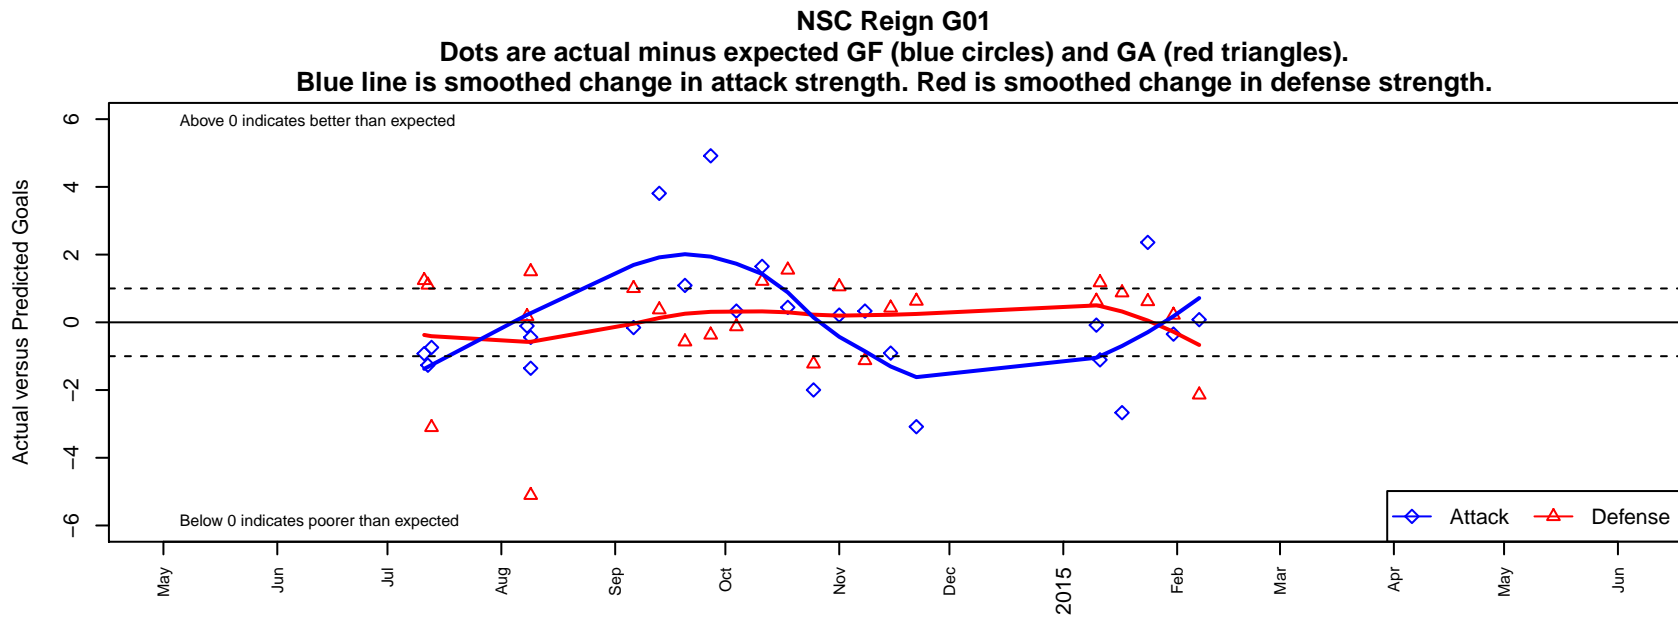

NSC Reign G01

North Shore SC
Woodinville, WA
G01 total strength=852
attack=1.86 defense=0.77
fall league = NPSL G13D2

alt names used:
NSC Dynamo G01
NSC Reign G01
NSC Reign

Venues played:
2014 Seattle Cup GU13
2014 Puma Rimland Pacific Cup COPA U13
2014 NPSL G13D2
2014 Founders Cup G01

**attack and defense variance (black dot)
relative to other teams
and top 10 in region**

**attack and defense rating
relative to others at age
and all opponents in last 13 months**

Performance relative to 13 month average